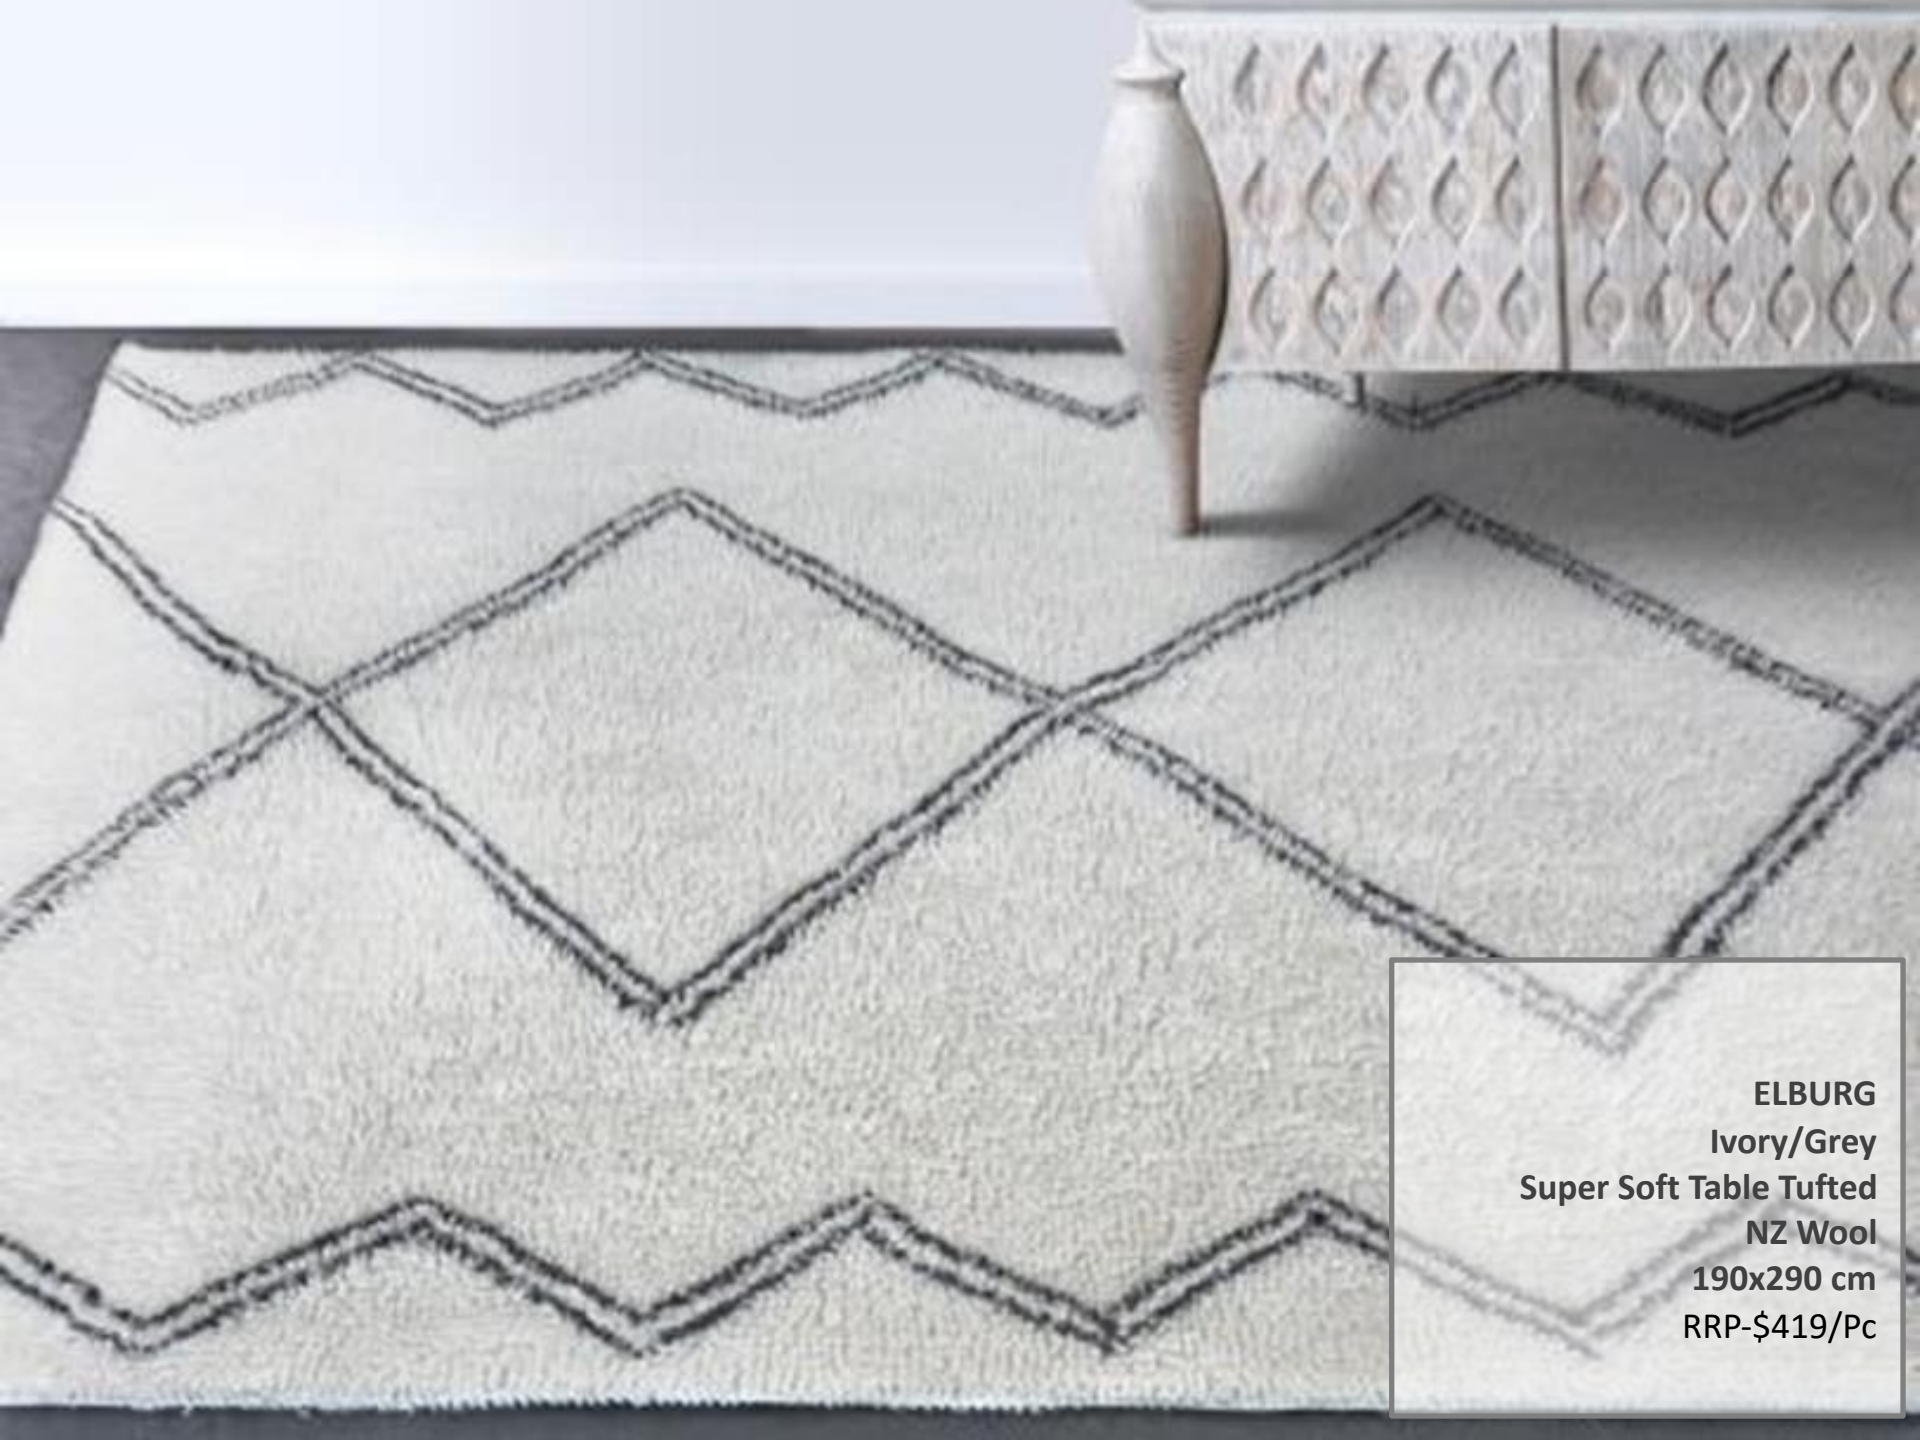

The Rug Republic

dolson interiors
we design your lifestyle!

BOYD
Ivory/Beige
Hand Woven
Over Tufted
Wool
190x290 cm
RRP-\$499/Pc

LIBERIA
Ivory
Hand Woven
Over Tufted
Wool
190x290 cm
RRP-\$499/Pc

ELBURG
Ivory/Grey
Super Soft Table Tufted
NZ Wool
190x290 cm
RRP-\$419/Pc