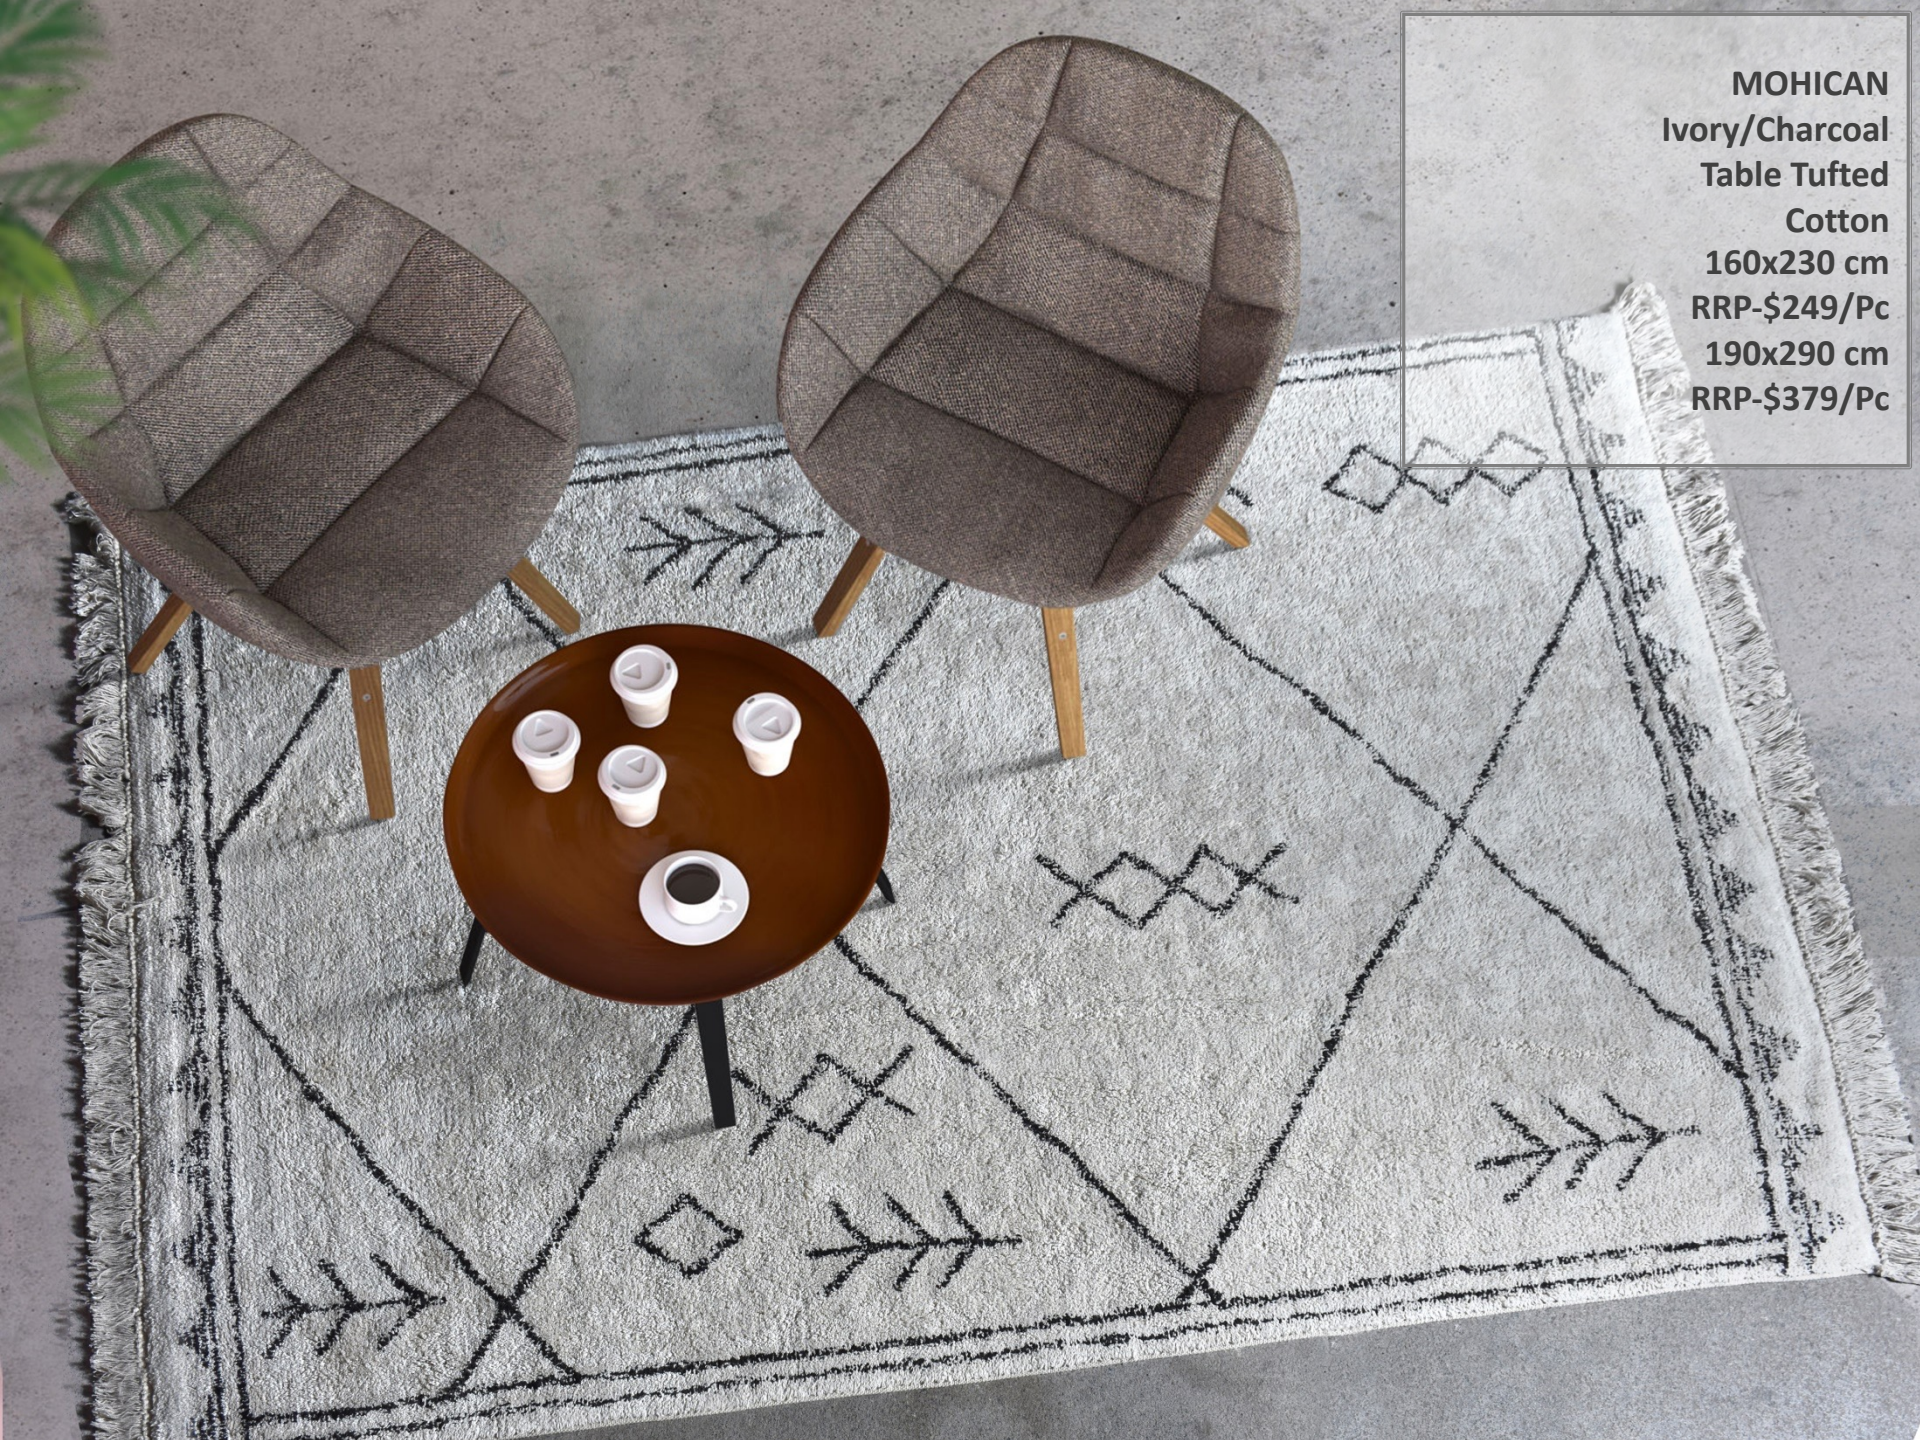

MOHICAN
Ivory/Charcoal
Table Tufted
Cotton
160x230 cm
RRP-$249/Pc
190x290 cm
RRP-$379/Pc